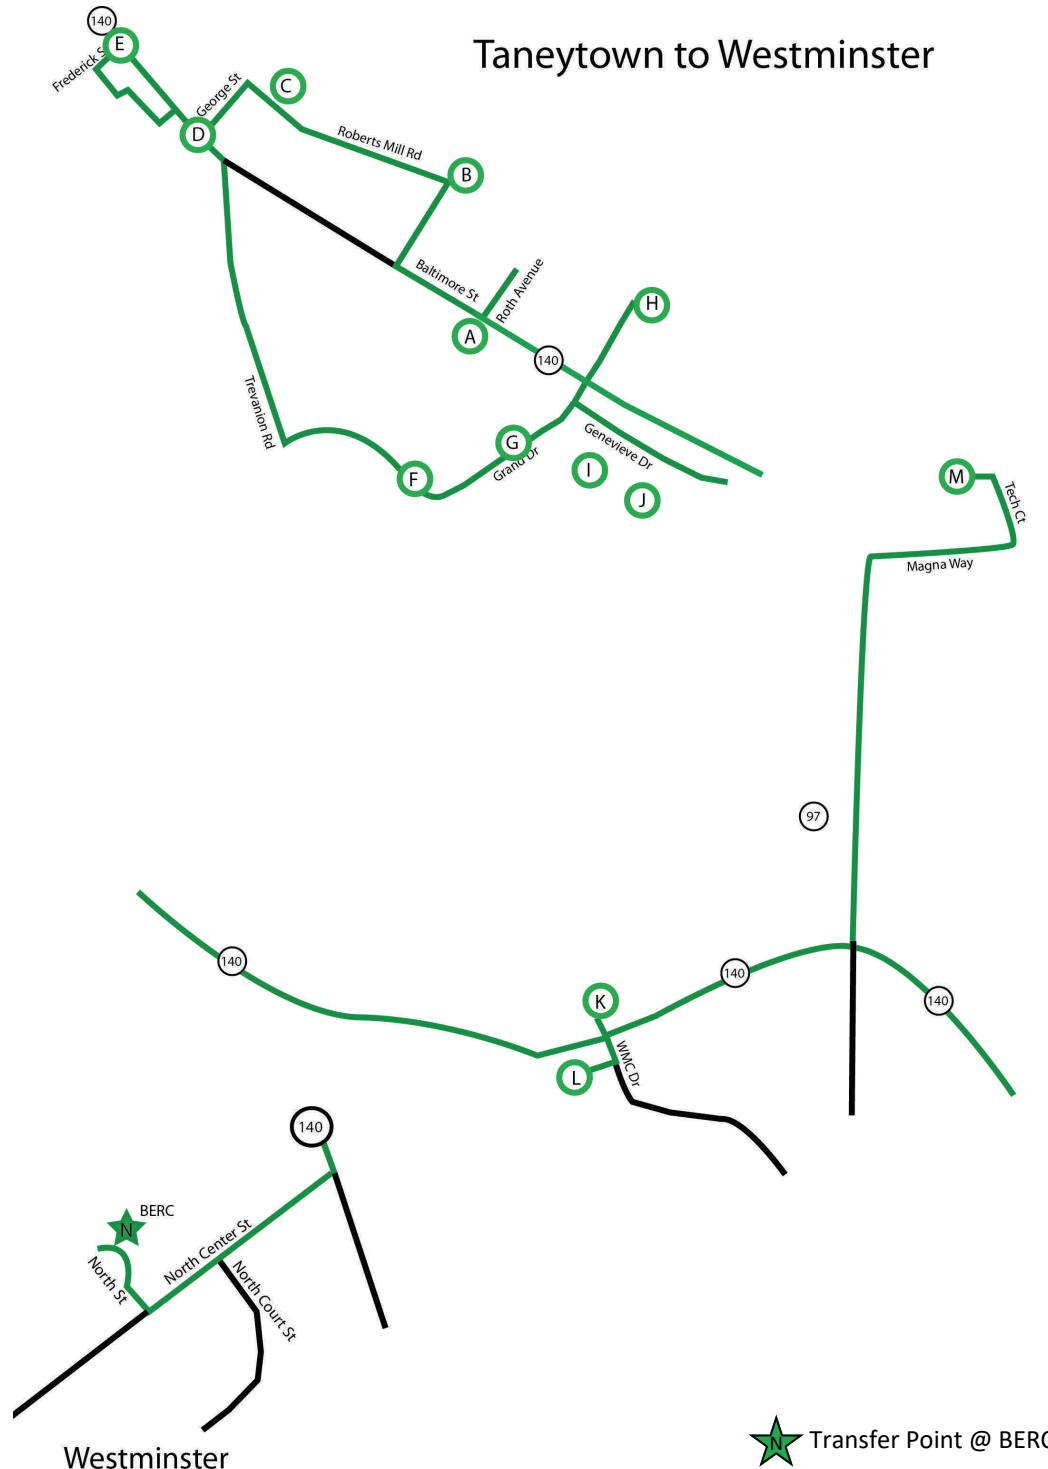

Go online to [www.carrolltransitsystem.com](http://www.carrolltransitsystem.com) for printable brochures and system updates.

The Taneytown TrailBlazer operates about every **one** hour and **forty-five** minutes, Monday through Friday from 7 a.m. until 5:30 p.m.

Key destinations that are served by the Taneytown TrailBlazer include:

Social Services	Meadow Creek
Kennie's Market	Taneytown Shopping Center

Carroll Transit System  
Operated by Ride With Us  
1300 Old Meadow Branch Road  
Westminster, Maryland 21158

# Taneytown

T R I P T I M E S

Shuttle Stops		am	am	am	pm	pm	pm	pm	
(A)	Roth & Baltimore	7:00	8:48	10:36	LUNCH	2:12	4:10	Drop Off Only	
(B)	Baumgardner & Roberts Mill	7:03	8:51	10:39		2:15	4:13		
(C)	Taneytown Senior Center		8:53	10:41		2:17	4:15		
(D)	George & Baltimore	7:06	8:54	10:42		2:18	4:16		
(E)	Frederick & Baltimore	7:08	8:56	10:44		2:20	4:18		
(F)	Grand & Fairground	7:11	8:59	10:47		2:23	4:21		
(G)	Grand & Village	7:12	9:00	10:48		2:24	4:22		
(H)	Food Lion	7:15	9:03	10:51		2:27	4:25		
(I)	Kennie's Market	7:18	9:06	10:54		2:30	4:28		
(J)	Taneytown Shopping Center	7:20	9:08	10:56		2:32	4:30		
(K)	Meadow Creek	7:35	9:23	11:11		12:59	2:47		4:45
(L)	Safeway	7:37	9:25	11:13		1:01	2:49		4:47
(M)	Social Services	7:45	9:33	11:21	1:09	2:57	4:55		
★	<b>BERC (arrive)</b>	<b>7:53</b>	<b>9:41</b>	<b>11:29</b>	<b>1:17</b>	<b>3:05</b>	<b>5:03</b>		
★	<b>BERC (depart)</b>	<b>8:08</b>	<b>9:56</b>	<b>11:44</b>	<b>1:32</b>	<b>3:30</b>	<b>5:18</b>		
(M)	Social Services	8:16	10:04	11:52	1:40	3:38			
(K)	Meadow Creek	8:24	10:12	12:00	1:48	3:46	5:26		
(L)	Safeway	8:26	10:14	12:02	1:50	3:48	5:28		
(J)	Taneytown Shopping Center	8:41	10:29		2:05	4:03			
(I)	Kennie's Market	8:43	10:31		2:07	4:05	D/O		
(H)	Food Lion	8:46	10:34		2:10	4:08			