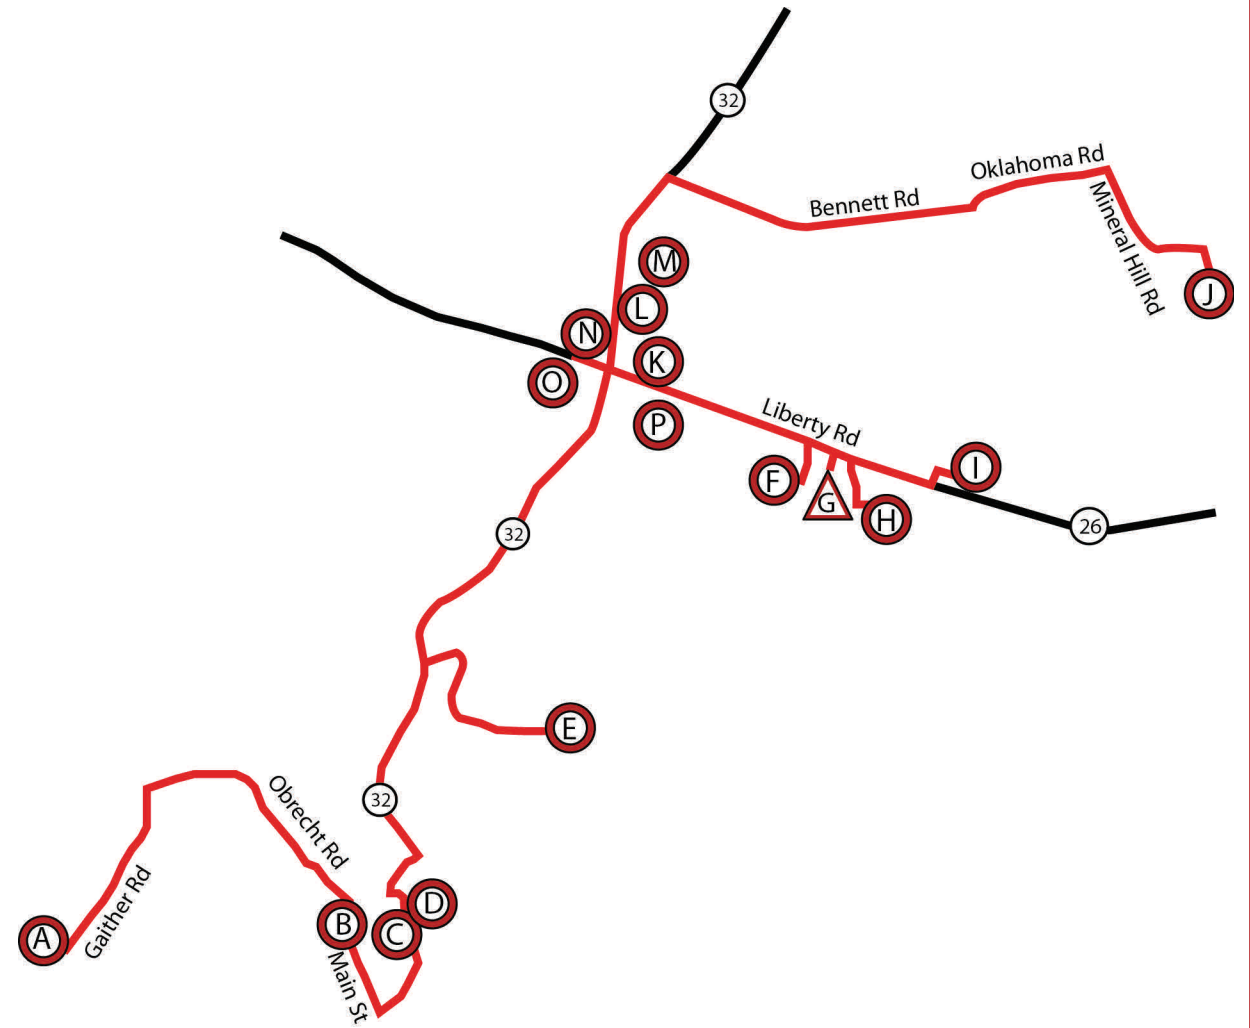

Transfer to Eldersburg TrailBlazer